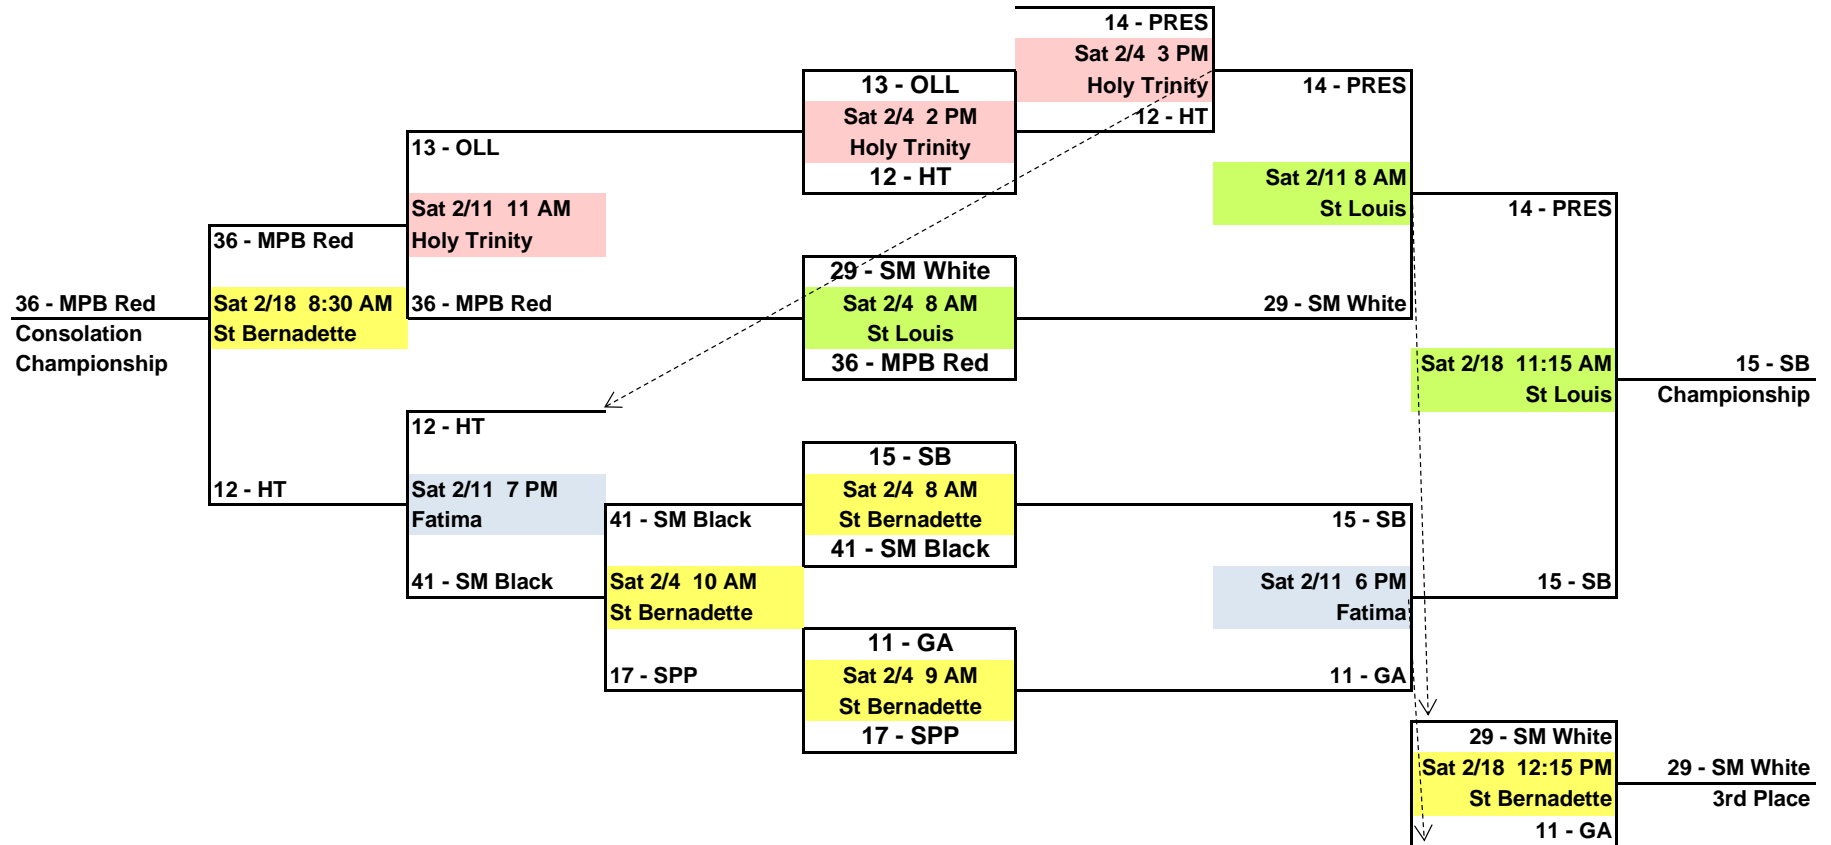

Boys Division 2

Admission: Adults \$3, Seniors & Students \$1

2012 Ted Tholen Widget Championships

Girls Division 1

Admission: Adults \$3, Seniors & Students \$1

2012 Ted Tholen Widget Championships

Girls Division 2

Admission: Adults \$3, Seniors & Students \$1

2012 Ted Tholen Widget Championships

Girls Division 3

Admission: Adults \$3, Seniors & Students \$1

2012 Ted Tholen Widget Championships