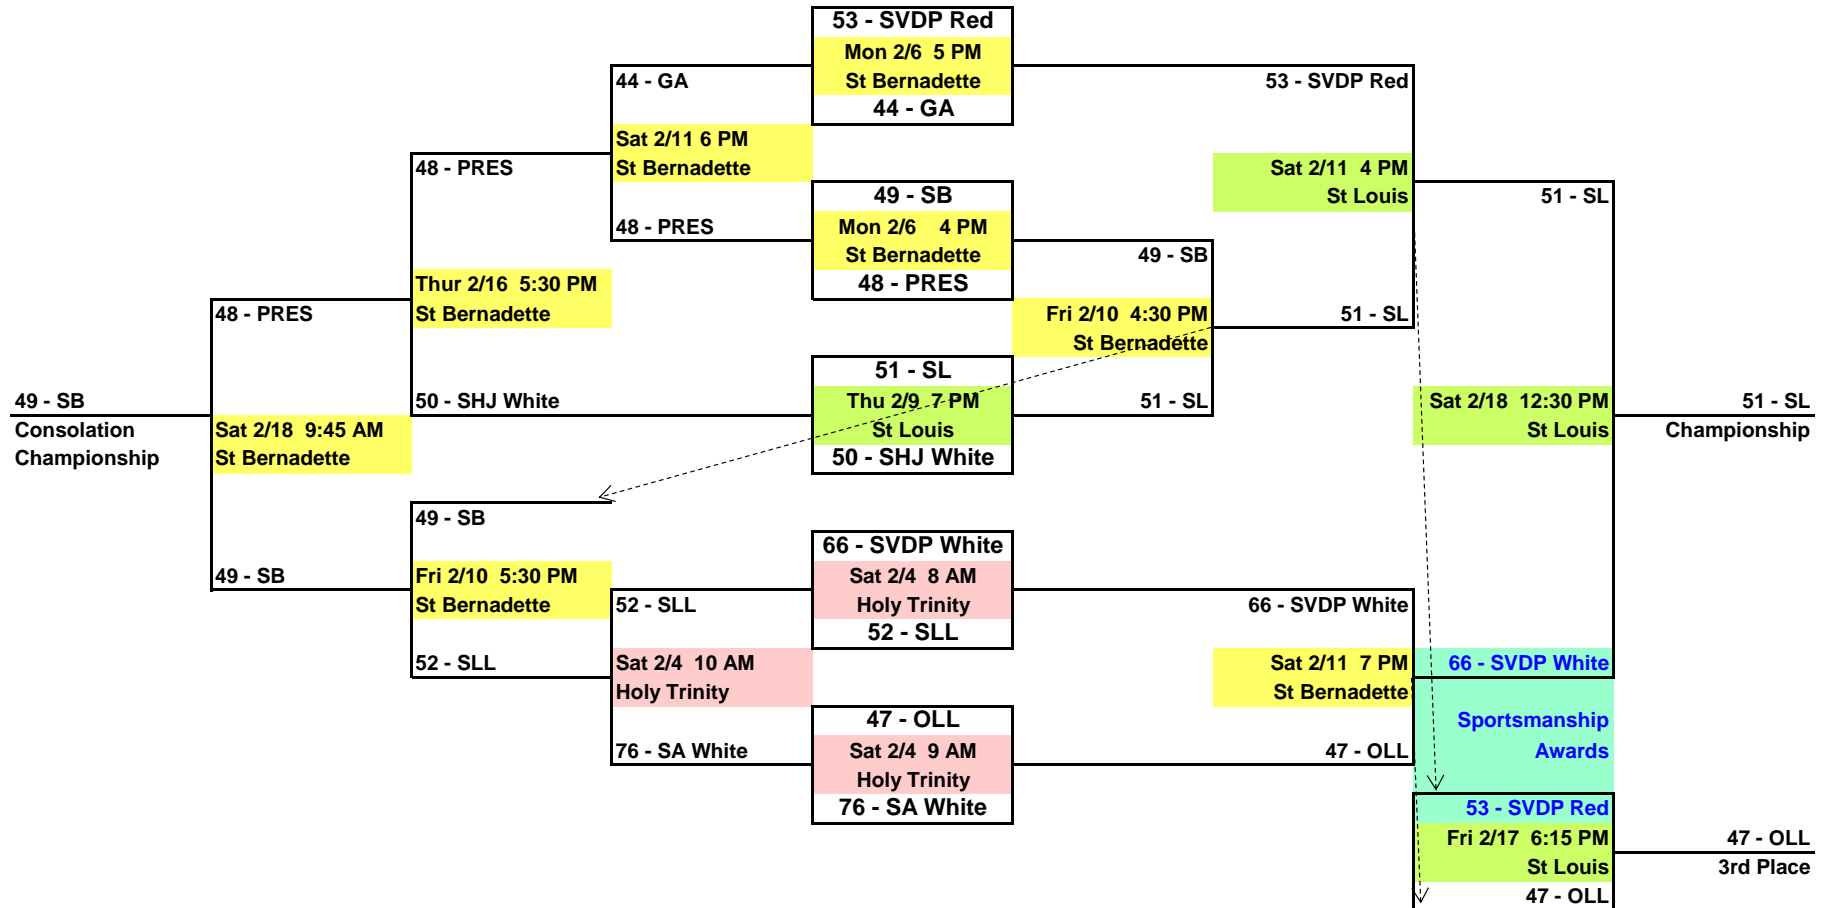

Boys Division 2

Admission: Adults \$3, Seniors & Students \$1

2012 Ted Tholen Widget Championships

Girls Division 1

Admission: Adults \$3, Seniors & Students \$1

2012 Ted Tholen Widget Championships

Girls Division 2

Admission: Adults \$3, Seniors & Students \$1

2012 Ted Tholen Widget Championships

Girls Division 3

Admission: Adults \$3, Seniors & Students \$1

2012 Ted Tholen Widget Championships