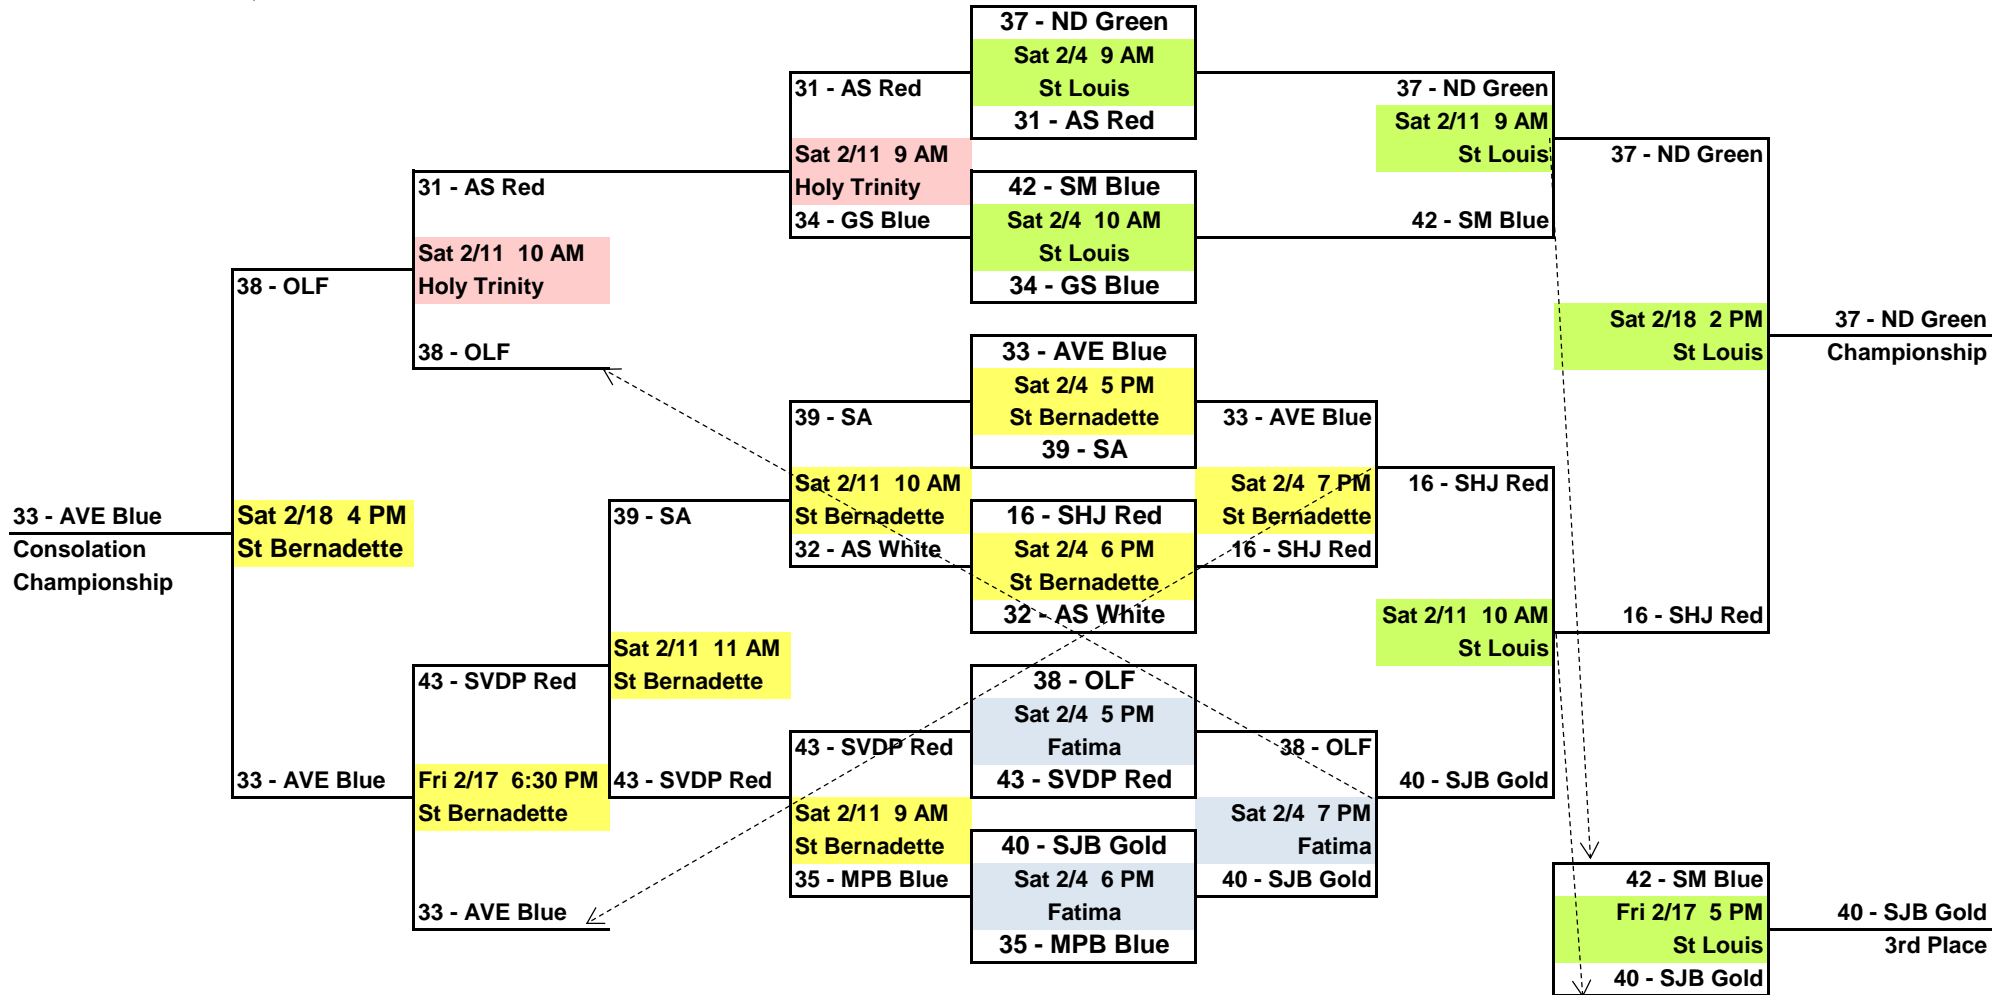

Boys Division 2

Admission: Adults \$3, Seniors & Students \$1

2012 Ted Tholen Widget Championships

Girls Division 1

Admission: Adults \$3, Seniors & Students \$1

2012 Ted Tholen Widget Championships

Girls Division 2

Admission: Adults \$3, Seniors & Students \$1

2012 Ted Tholen Widget Championships

Girls Division 3

Admission: Adults \$3, Seniors & Students \$1

2012 Ted Tholen Widget Championships